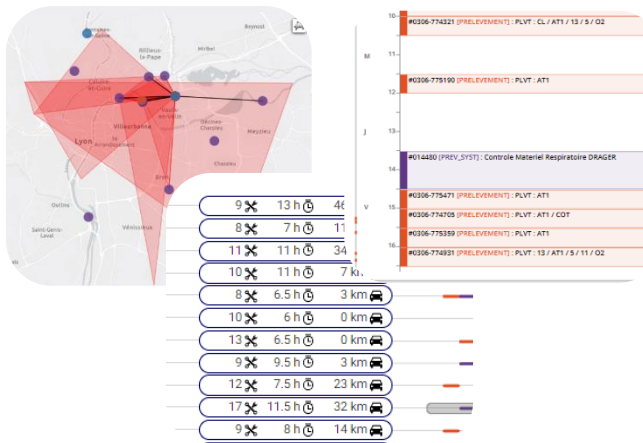

### Context

**Coordinate resources and their rounds in a territory** is a complex task. Time-consuming and tedious, planning and organizing routes leads to drop in business productivity and performance.

## Sciences & Technologies

### FROM CLOUD NATIVE TO FLEXIBLE INTEGRATION

BL.Optim is a cloud computing solution, accessible from any browser. It adapts to requests to provide the best calculation speed. Based on API standards (REST + OpenAPI 3.0), it can be easily integrated into your business.

### TRANSPARENCY AND EXPLICABILITY

BL Optim goes hand in hand with man-machine interface dedicated to reconstitute calculated schedules and trips. Visual and easy to use, it helps you to better understand the algorithm's choices and to adjust them.